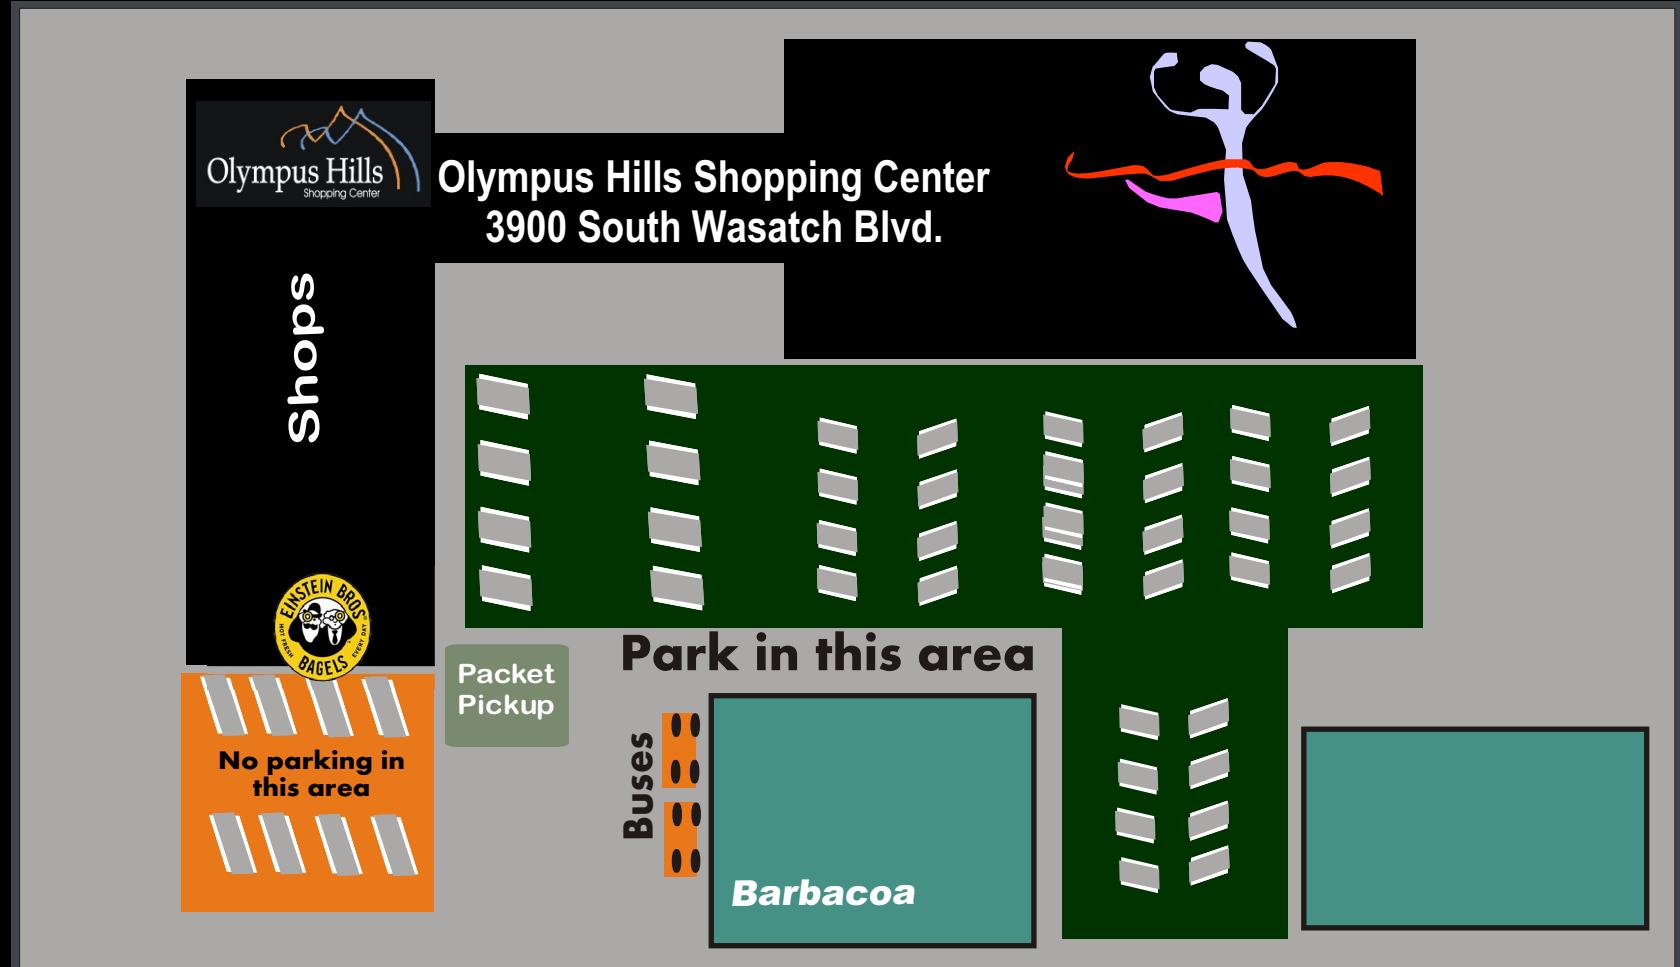

RUNNERS TAKING THE BUS TO THE START

If taking the bus to the start, park at Olympus Hills Shopping Center. Be there at 5:30 AM. Buses will be parked by Barbacoa.

BEING DROPPED OFF AT THE START (No parking at the start).

Before going to the start, stop by the packet pickup tent next to Einstein's to get your bib number. Be at the start by 6:00AM

THERE IS NO PARKING AT THE START

TO ALL RUNNERS
Please do not park in front of Einstein's Bagels. Use all other parking stalls. Thank you.
Be at packet pickup by 5:30 AM, next to Einstein's Bagels.

Crack of Dawn 8K